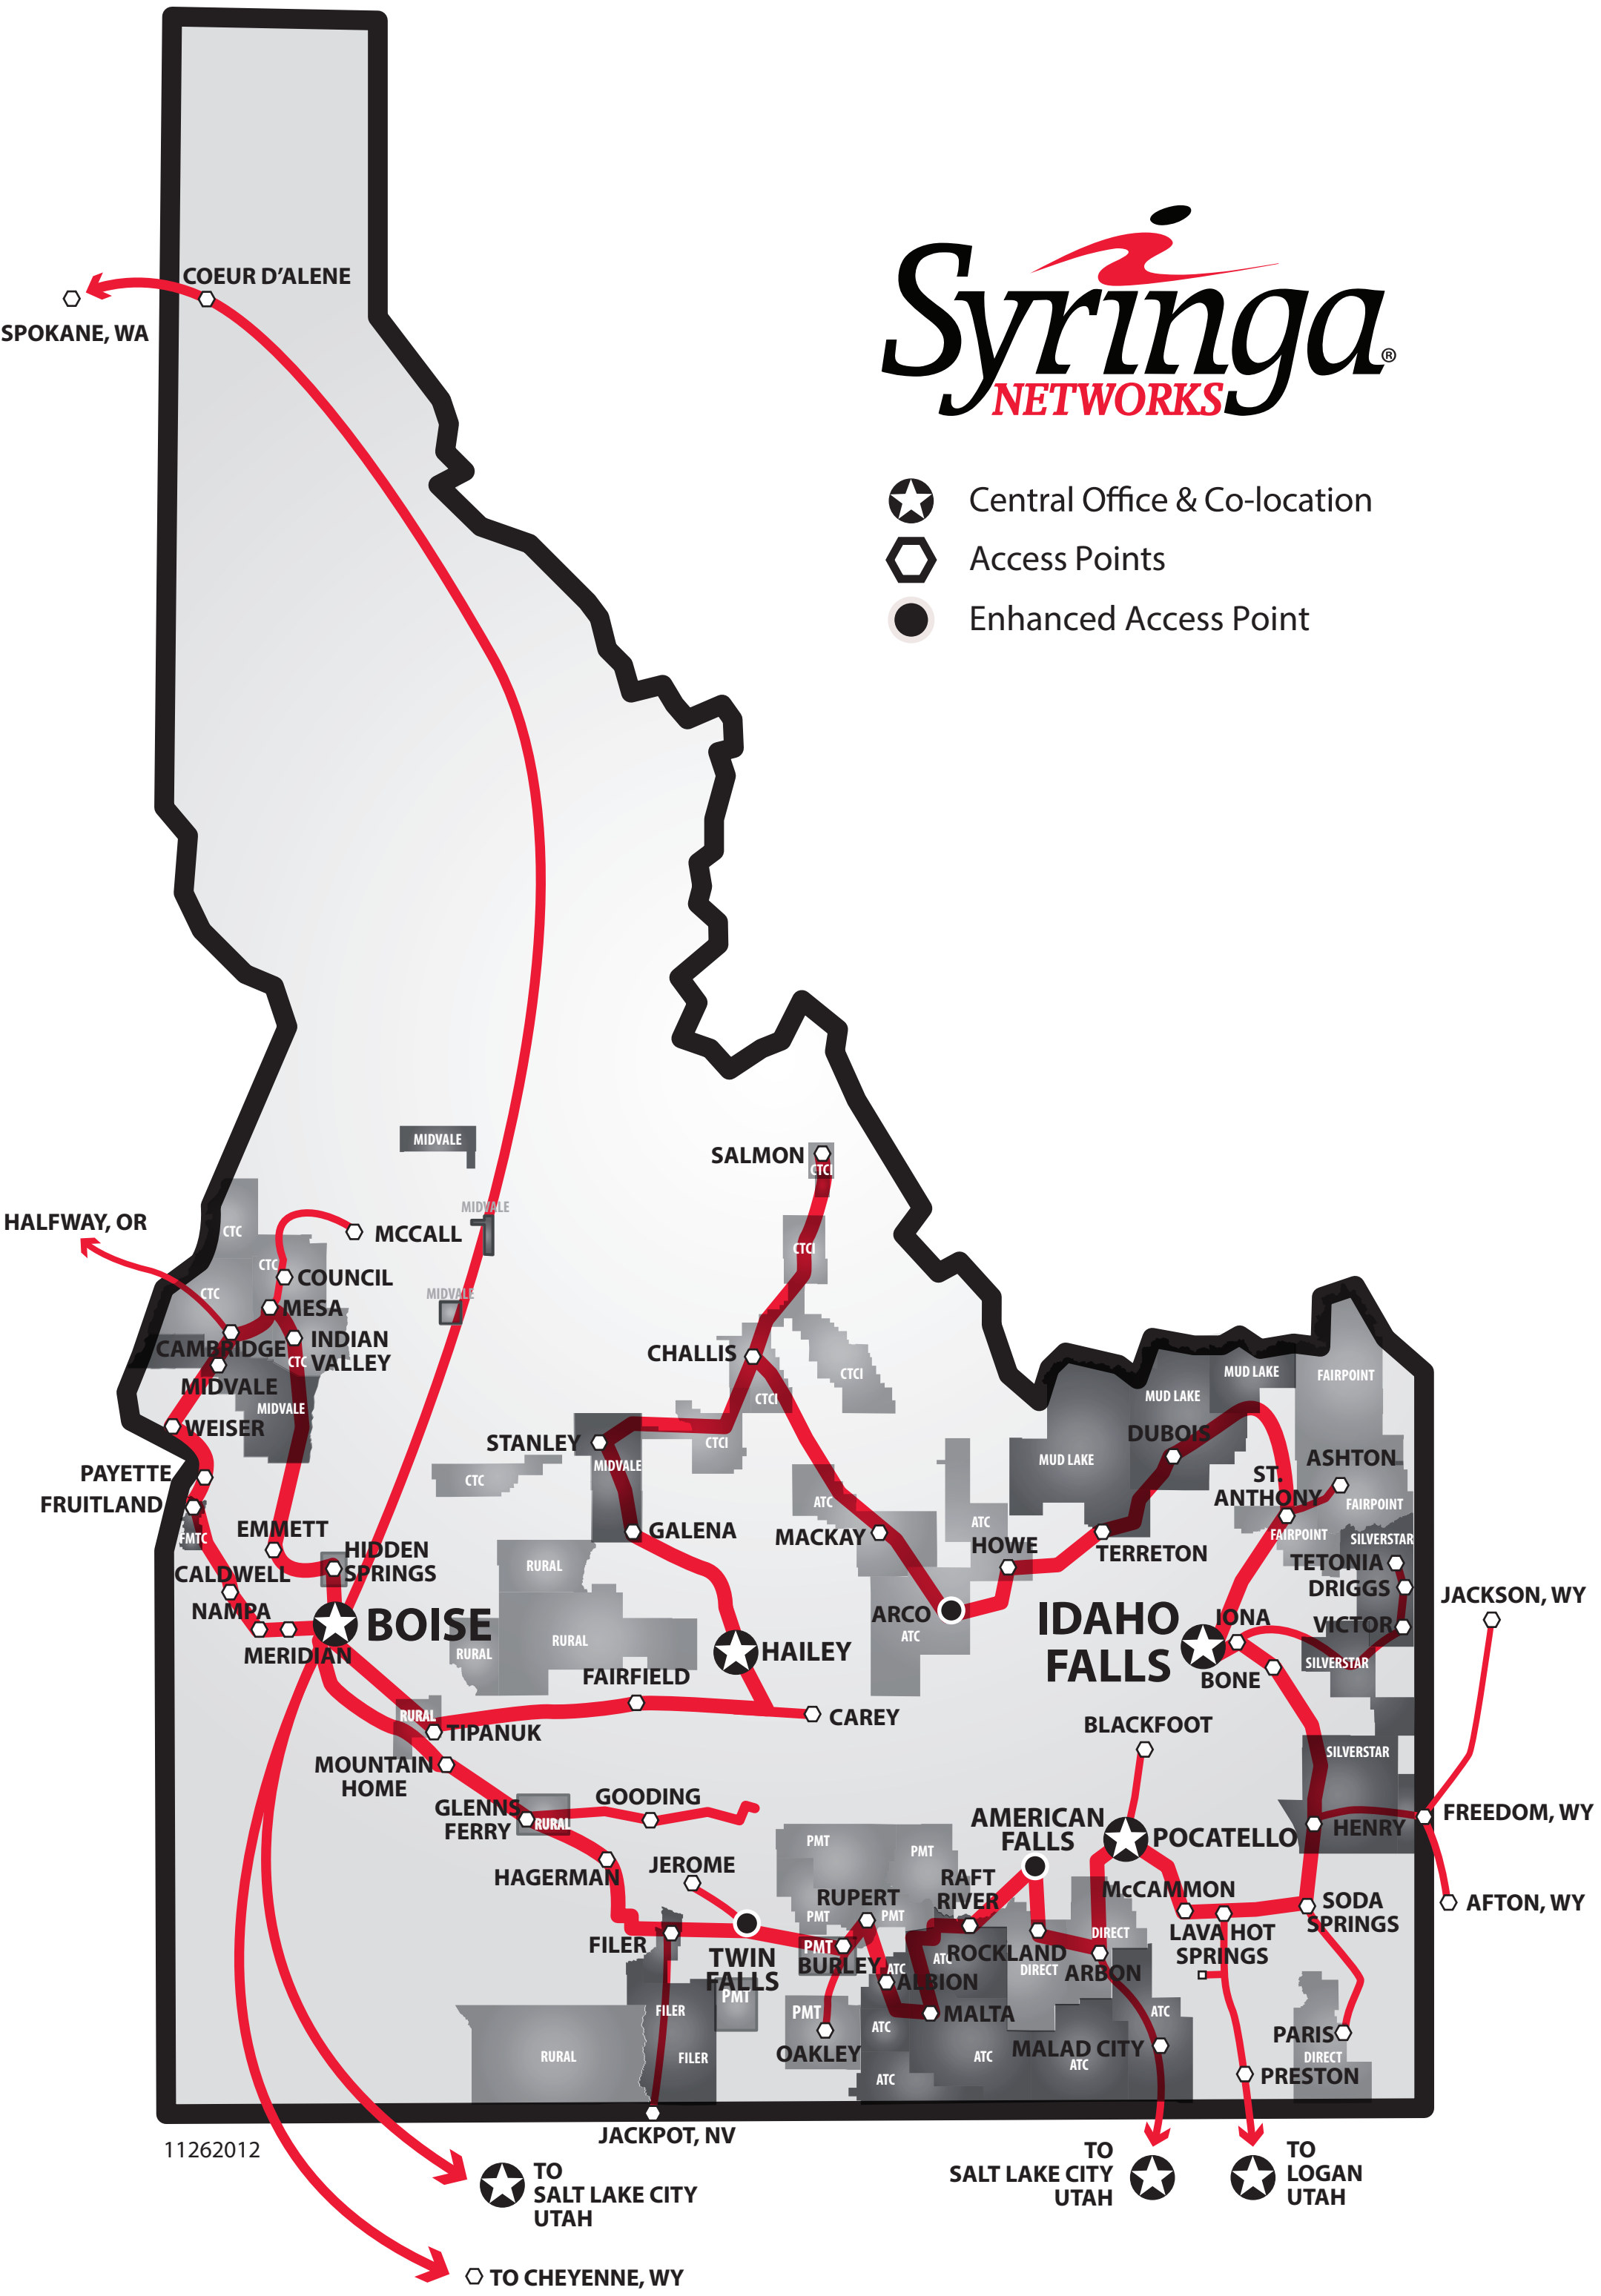

Syringa® NETWORKS

- ★ Central Office & Co-location
- ◻ Access Points
- Enhanced Access Point

11262012

★ TO SALT LAKE CITY UTAH

★ TO SALT LAKE CITY UTAH

★ TO LOGAN UTAH

◻ TO CHEYENNE, WY