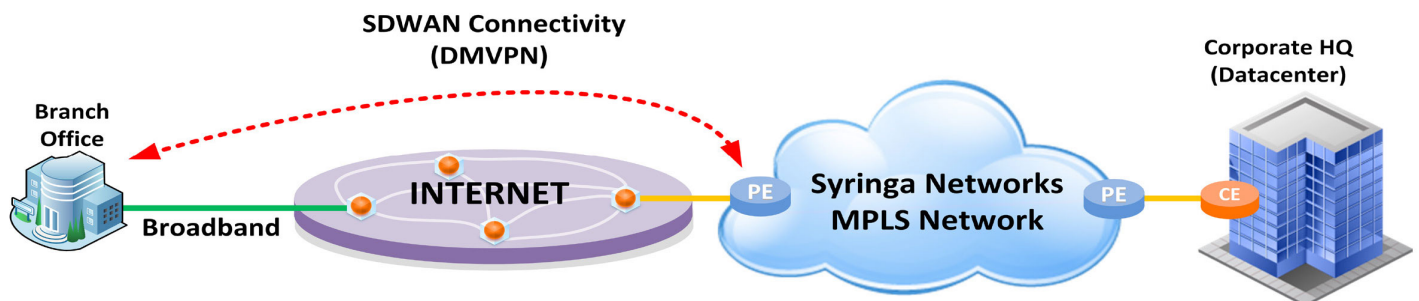

# SDWAN

## SDWAN

Syringa Networks' SDWAN solution allows businesses to connect remote offices using public broadband with seamless connectivity into our regional MPLS network.

### Why choose a Syringa Networks managed SDWAN?

- **Managed SDWAN:** Syringa Networks fully manages your SDWAN solution and provides you with a complete finished and monitored service.
- **Public Broadband:** Syringa Networks utilizes broadband connectivity options from multiple national, regional and local service providers including cellular LTE connections. This allows the customer to choose the best broadband connectivity option available.
- **DMVPN:** Our SDWAN solution uses Dynamic Multi-point Virtual Private Networking (DMVPN) tunnels that keeps customer traffic and routing isolated and protected during transport across the public Internet.
- **Direct MPLS Connectivity:** Allows remote SDWAN sites to connect directly into our MPLS network. The DMVPN tunnel originating from the remote location is seamlessly injected into our MPLS network and delivered to the customer head-end MPLS router.
- **Carrier-Class Hardware:** Syringa Networks SDWAN service is built upon carrier-class ISR routing infrastructure from Cisco Systems, the foremost provider of next-generation IP networking devices.
- **Managed Firewall:** A standard firewall service is included at the remote location that is managed by Syringa Networks using Cisco ISR routers.